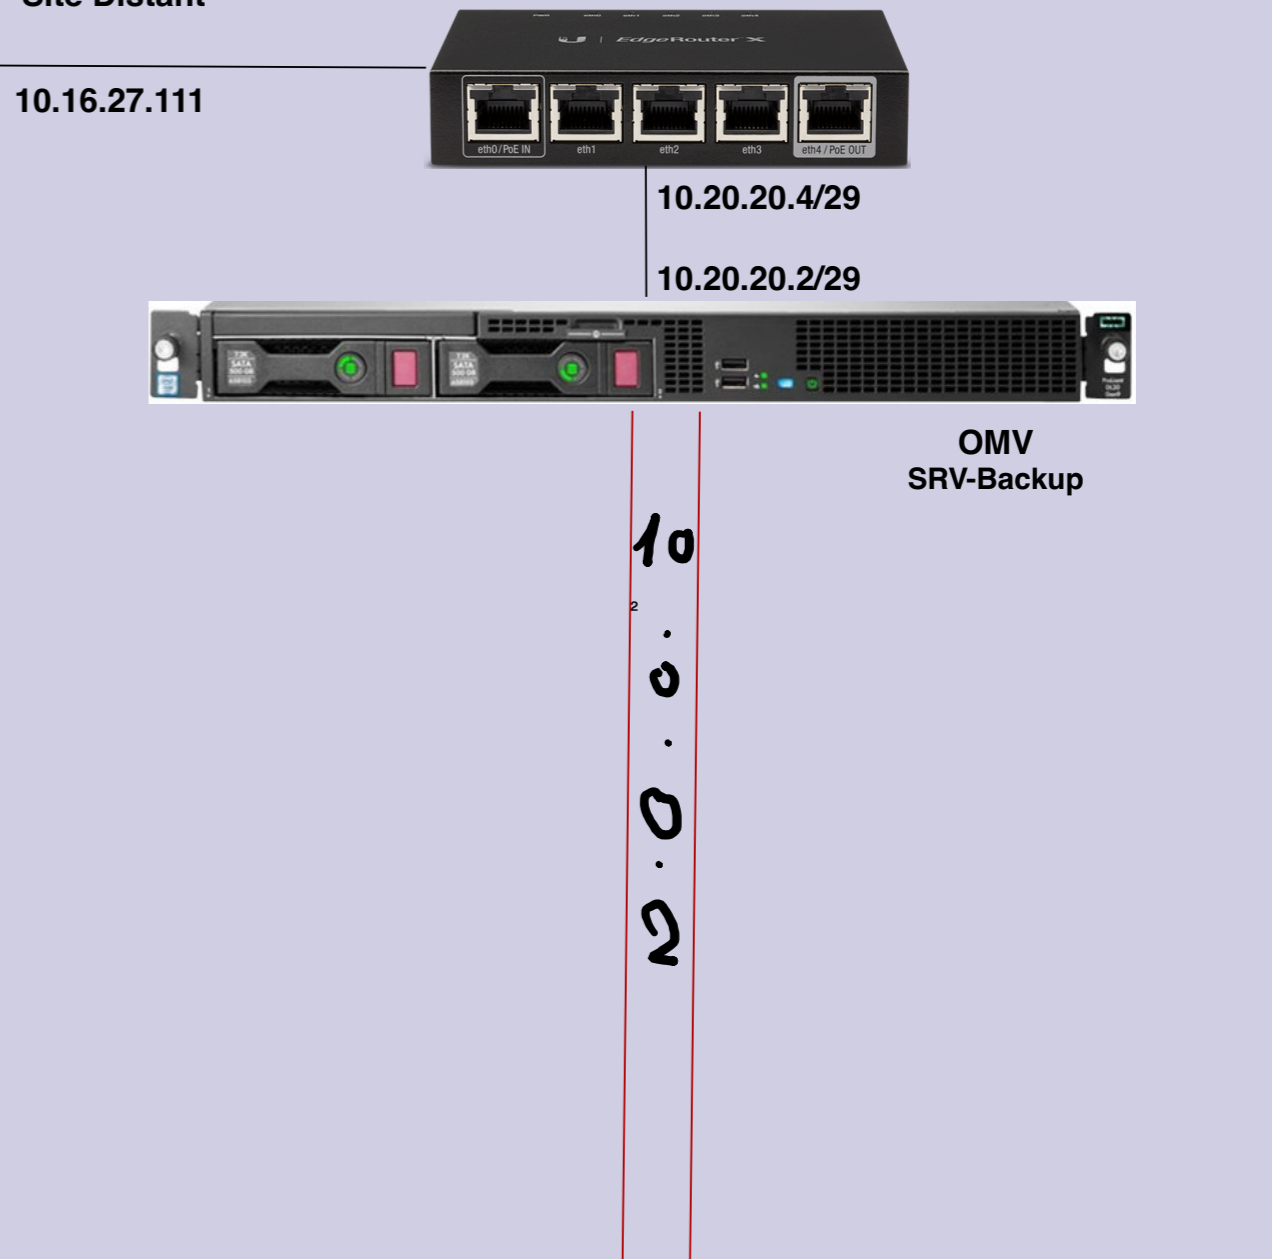

Site principal NYM-IT

Site Distant

10.20.20.2

SPLIT TUNNEL

DOCKER OMV	Proxmox VE	OMV
UrBackup	SRV-DC	SRV-Backup
Keycloak	SRV-DATA	
GLPI	SRV-WIRESHARK	
UPtime	NEXTCLOUD	

VLAN	
1	Défaut
20	Serveur
30	SI
40	WIFI