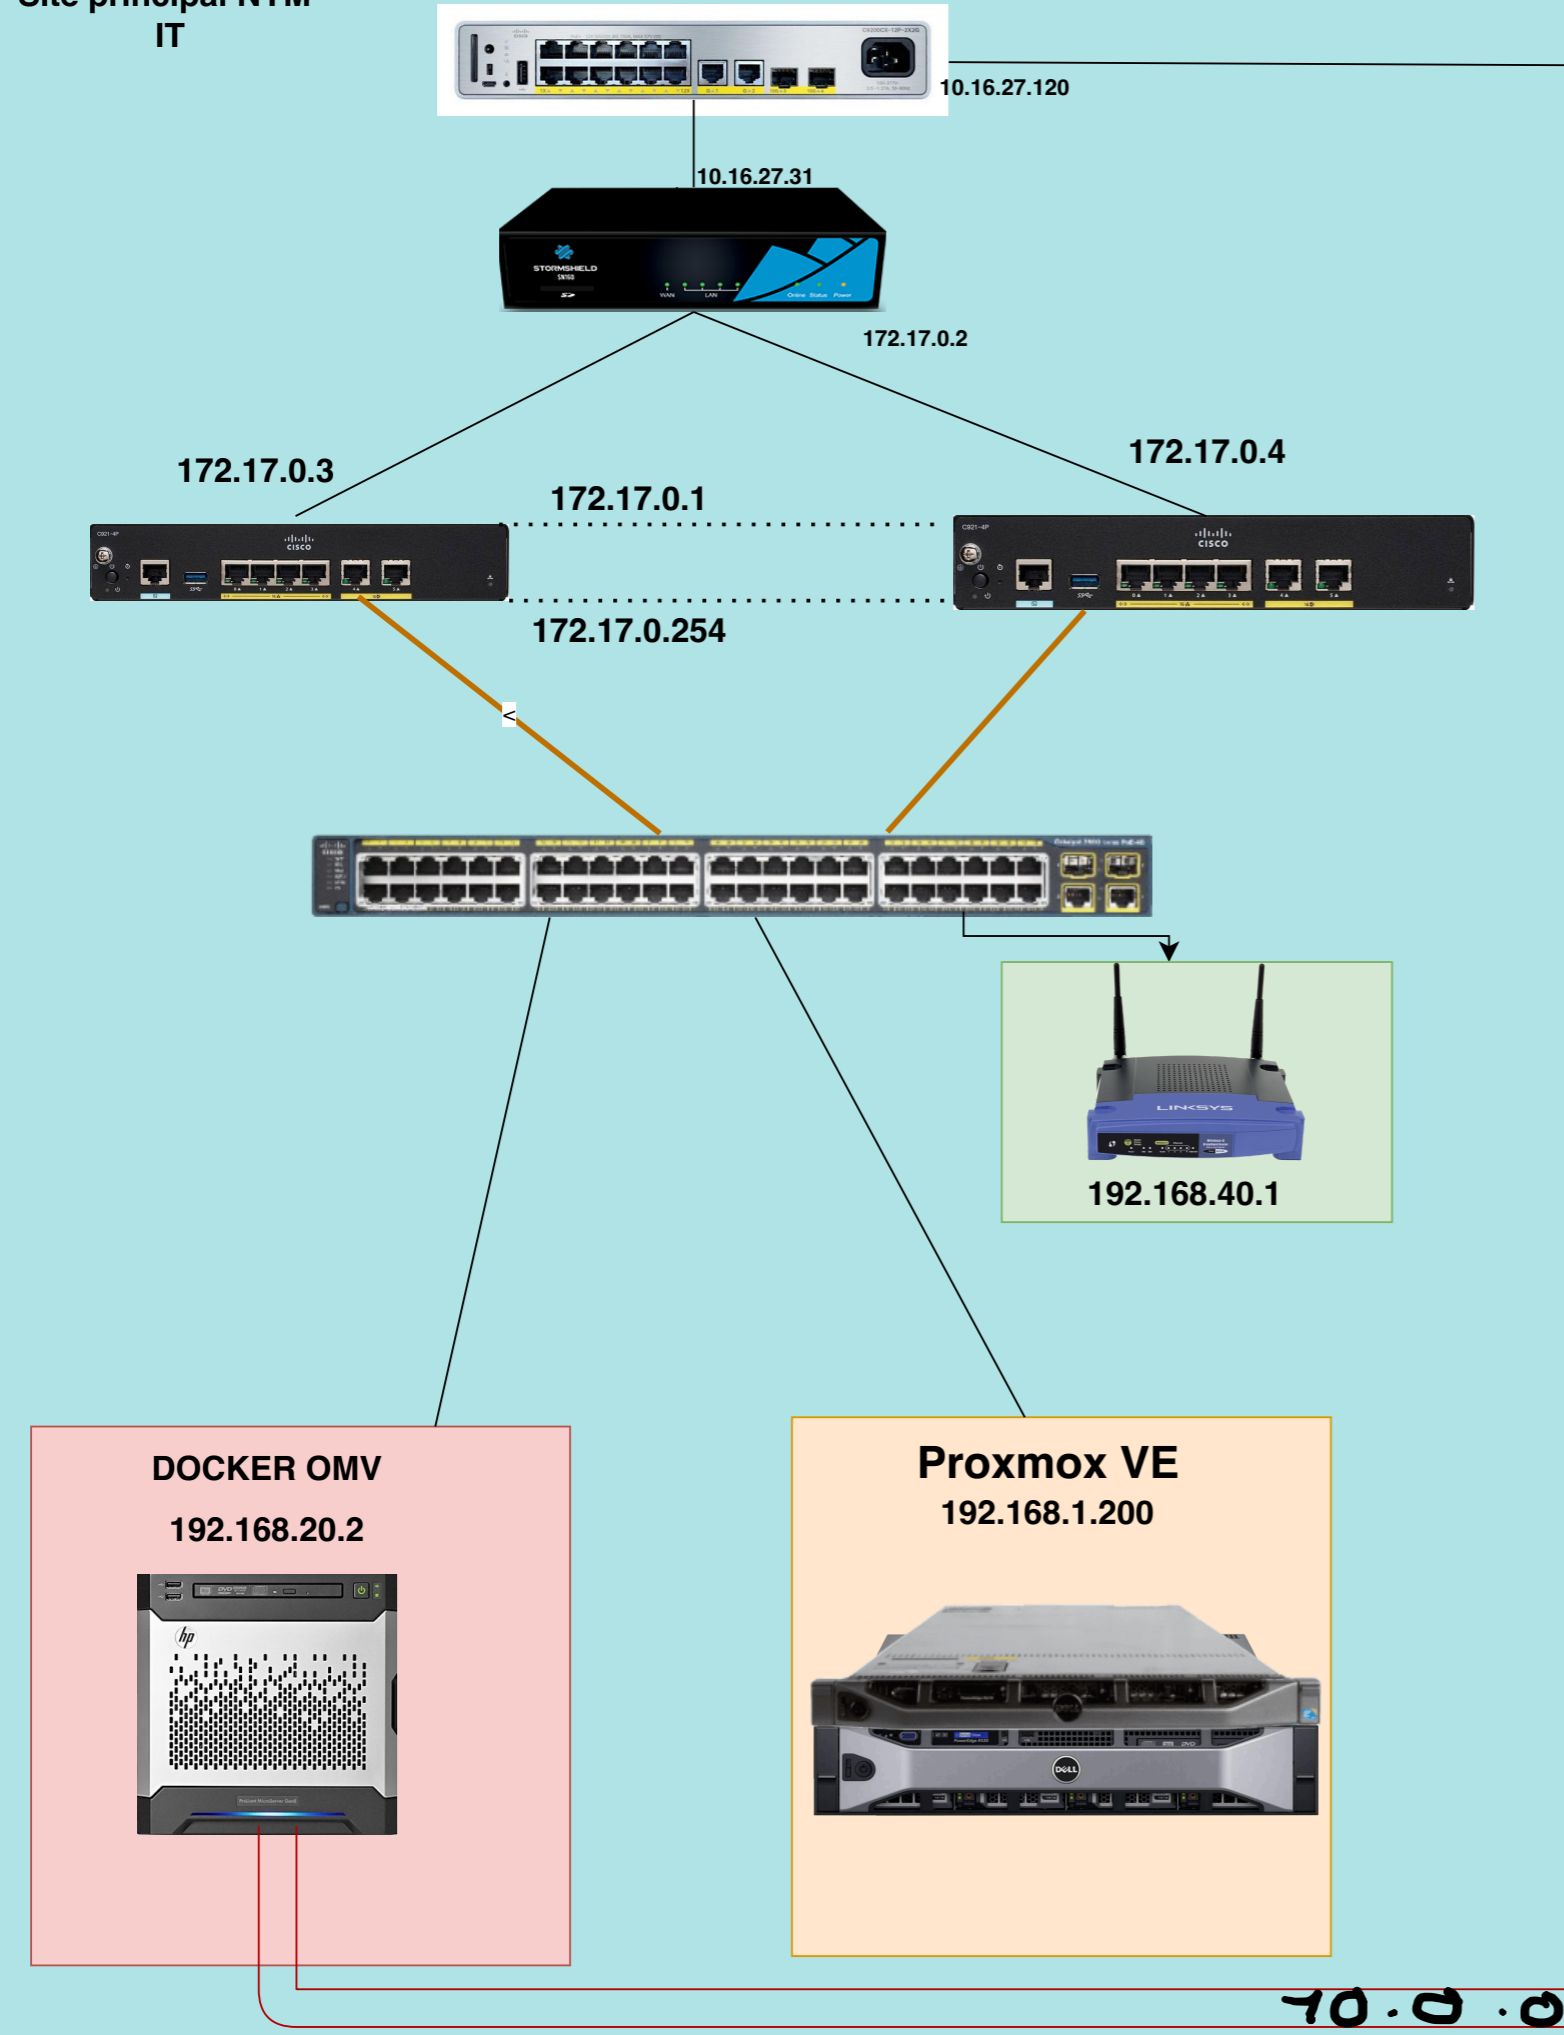

Site principal NYM-IT

Site Distant

10.20.20.2

SPLIT TUNNEL

DOCKER OMV	Proxmox VE	OMV
UrBackup	SRV-DC	SRV-Backup
Keycloak	SRV-DATA	
GLPI	SRV-WIRESHARK	
UPtime	NEXTCLOUD	

VLAN	
1	Défaut
20	Serveur
30	SI
40	WIFI